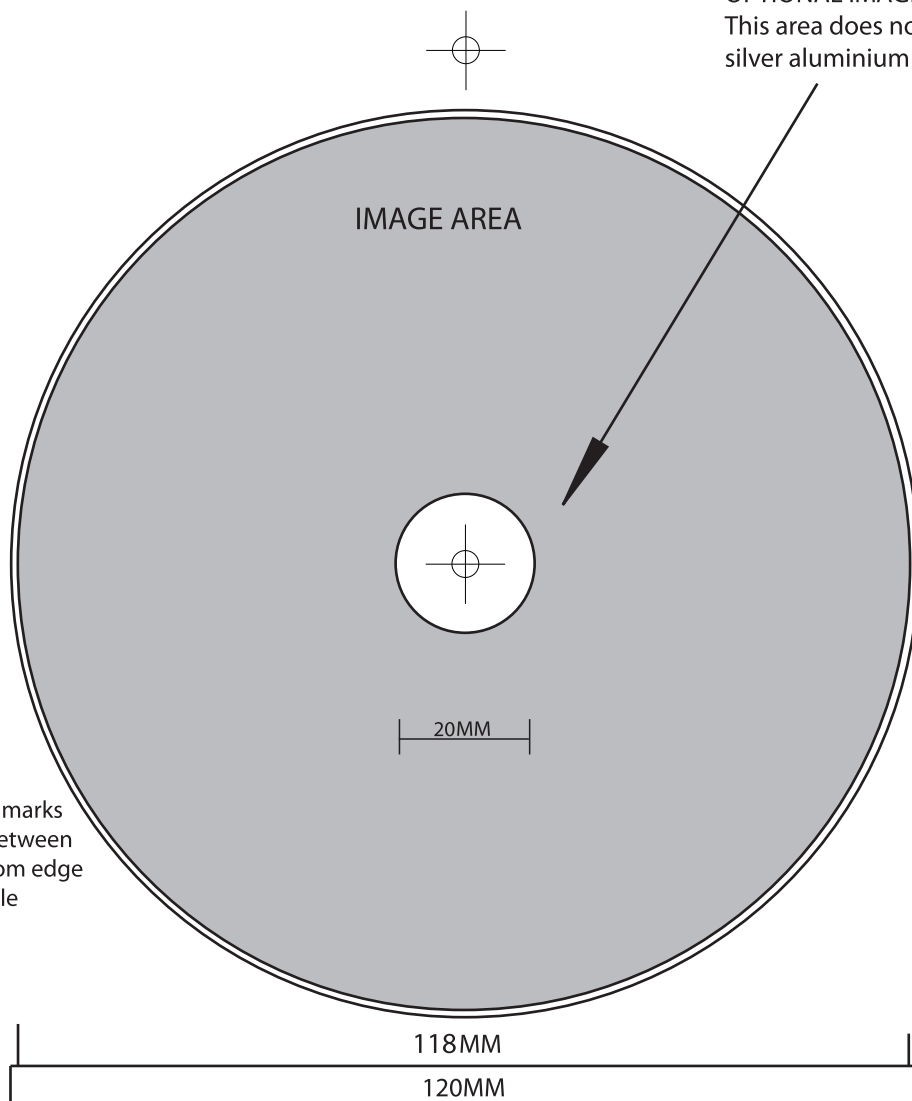

DVD CD LABEL

OPTIONAL IMAGE AREA
This area does not have
silver aluminium underneath!

registration marks
should sit between
5&20mm from edge
of outer circle

COLOUR NAMES
SPECIFY IF A WHITE BASE IS NEEDED?