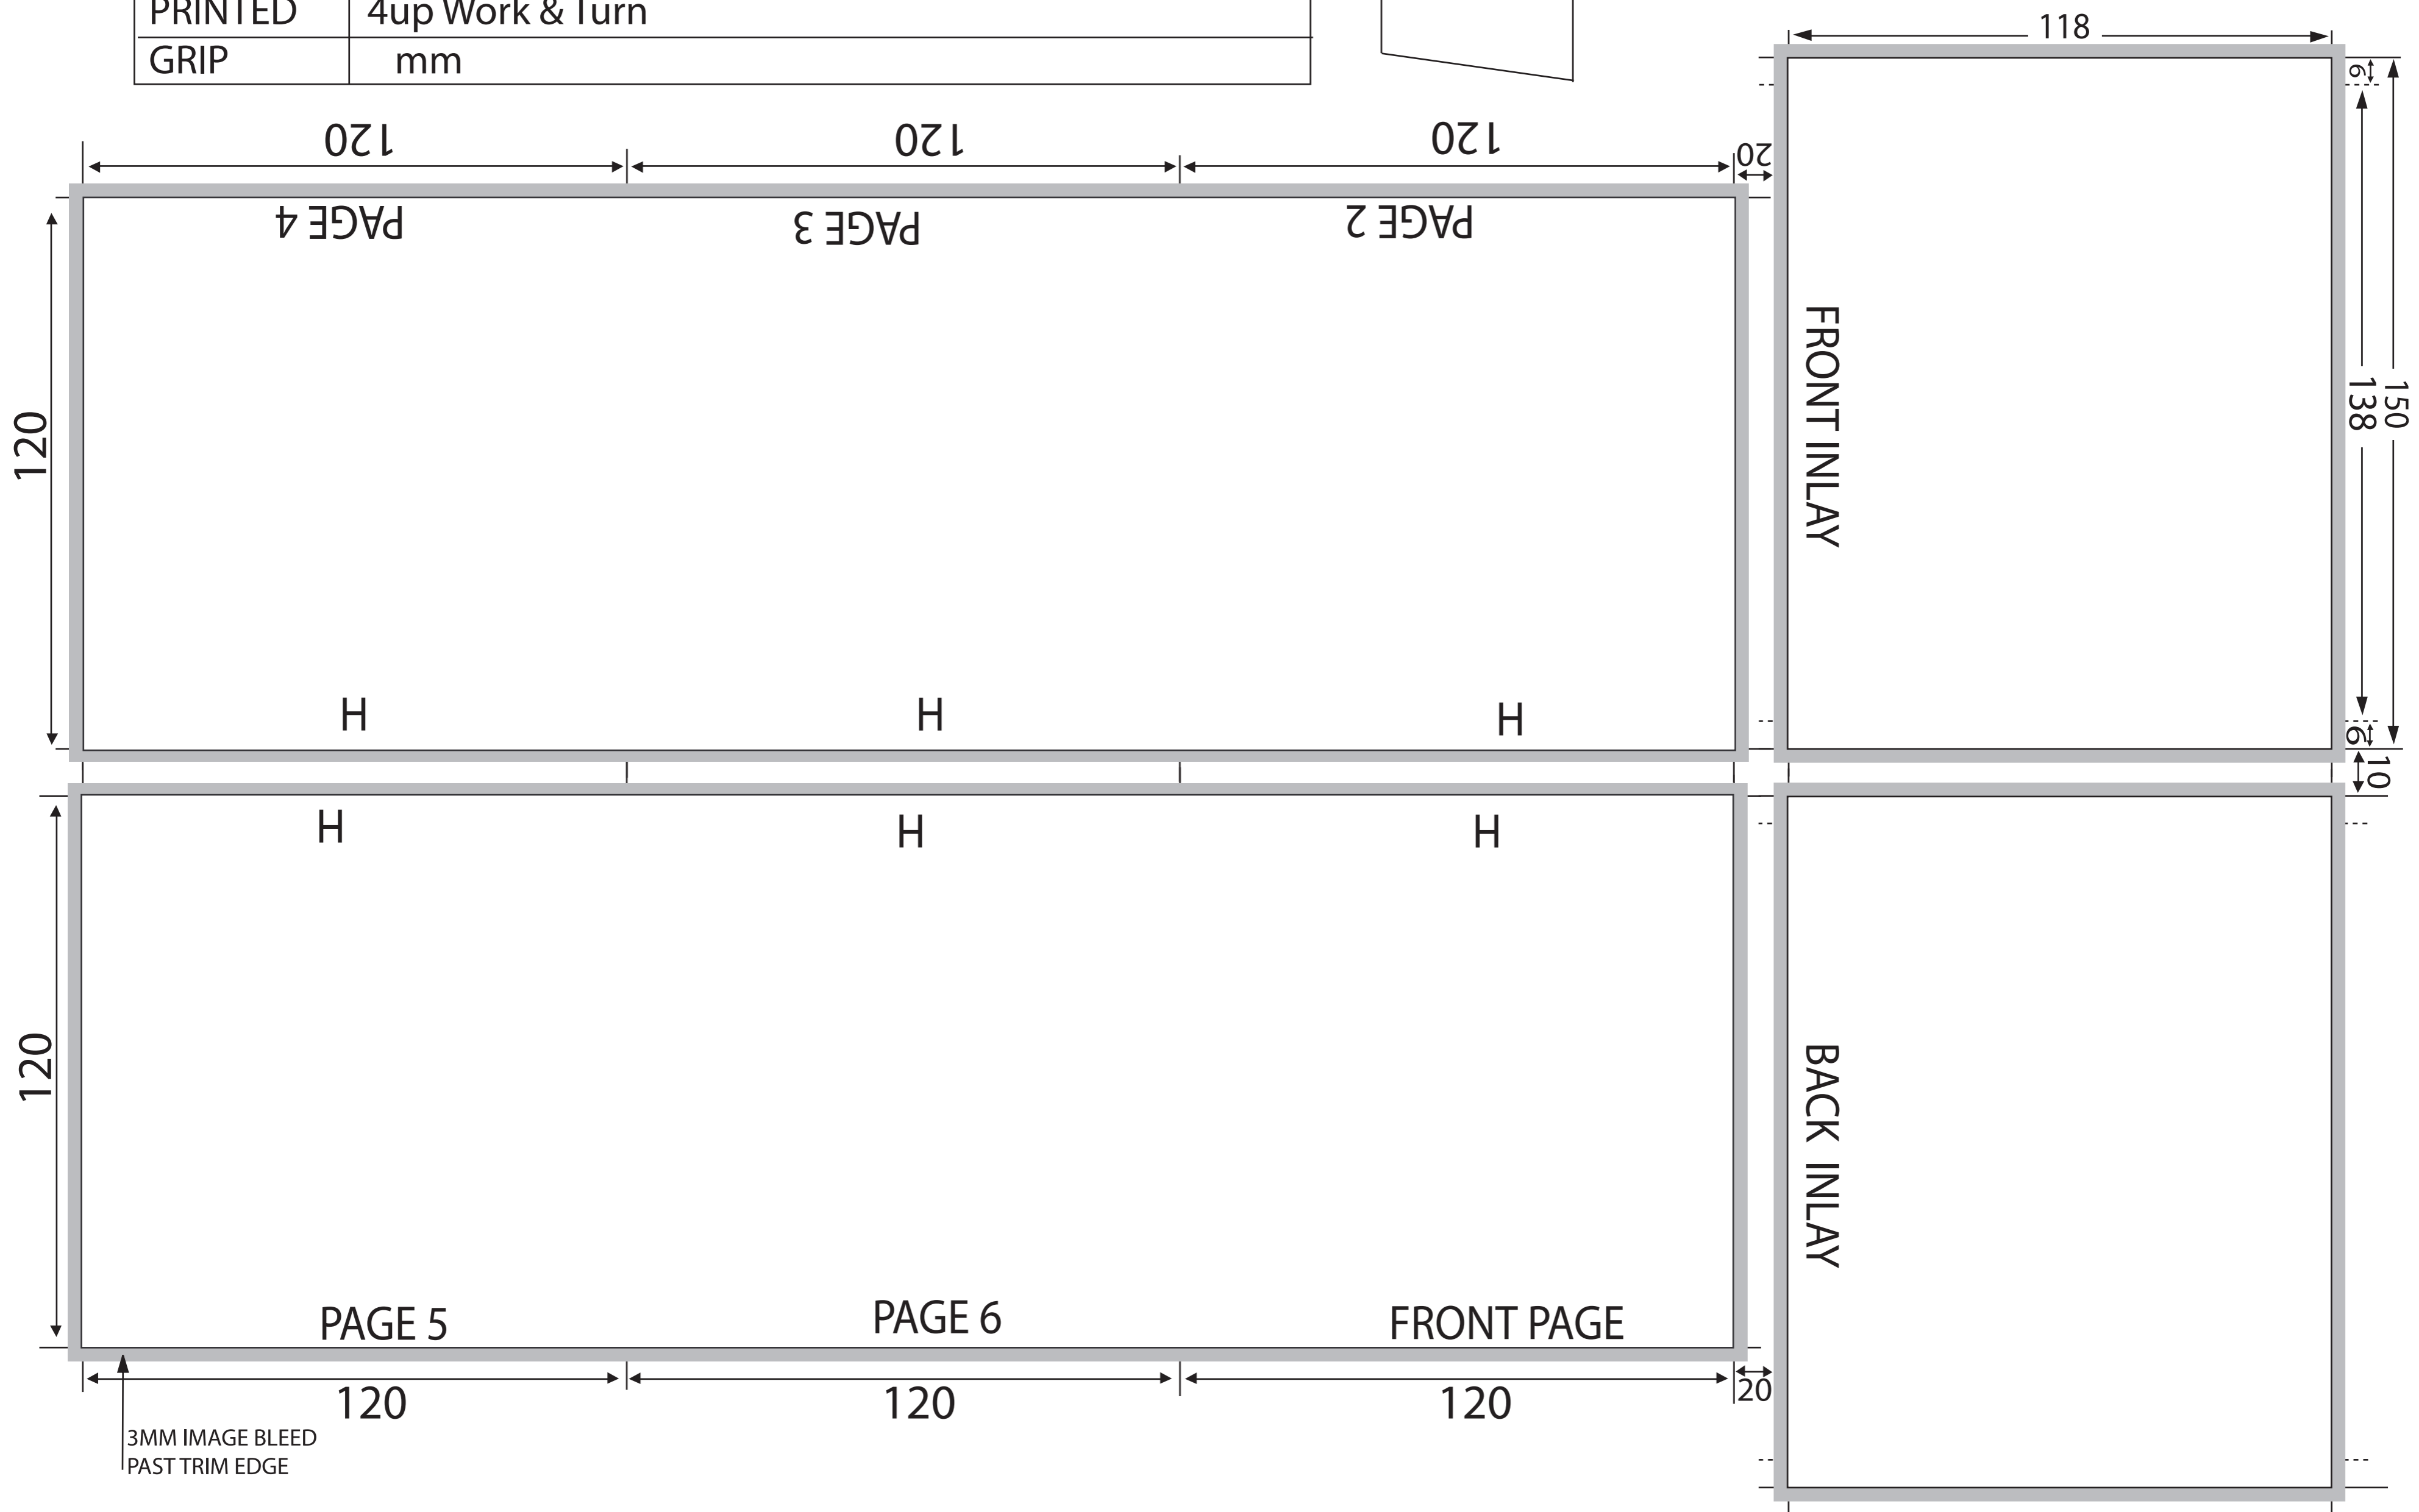

6PP BOOKLET & INLAY (CONCERTINA FOLD)

PAPER SIZE	530 X 670mm
STOCK	128 gsm
PRINTED	4up Work & Turn
GRIP	mm

3MM IMAGE BLEED
PAST TRIM EDGE