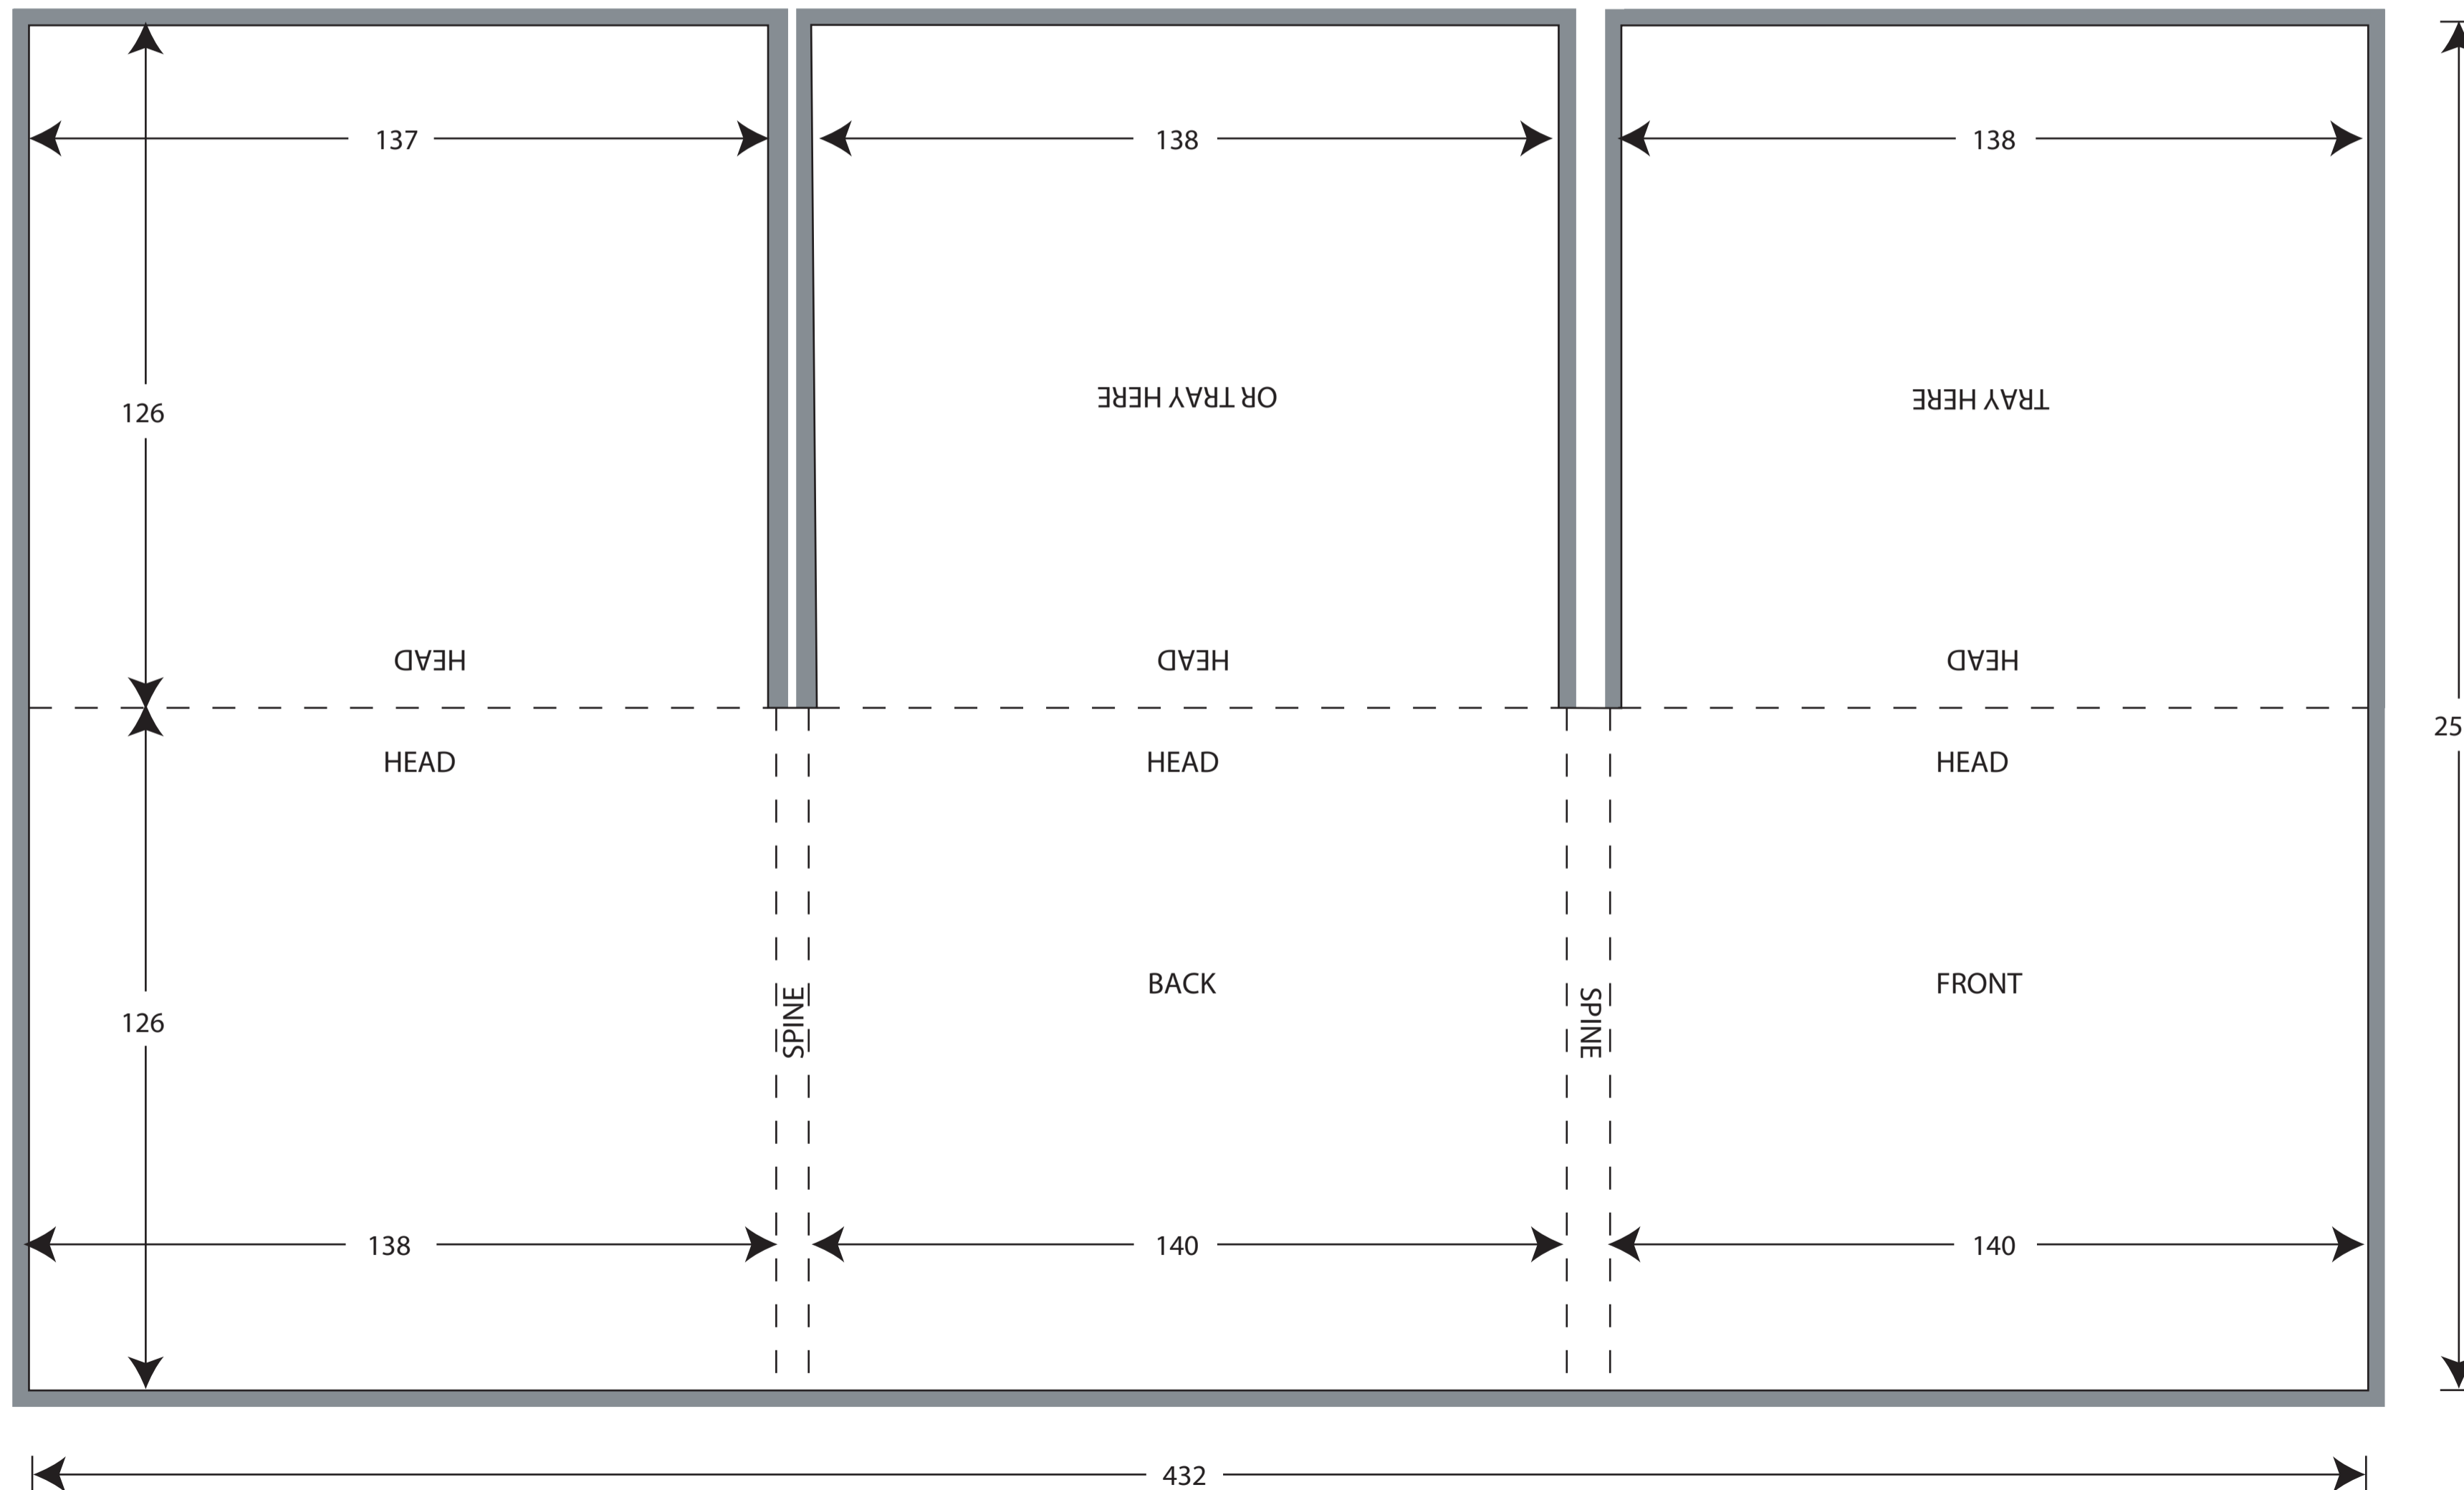

6 Panel DigiCase

Tray can sit on the centre or right hand panels. Please bear in mind that the spines will need to be swapped on below template if right hand tray required.

PLEASE INCLUDE A MINIMUM OF 3MM BLEED